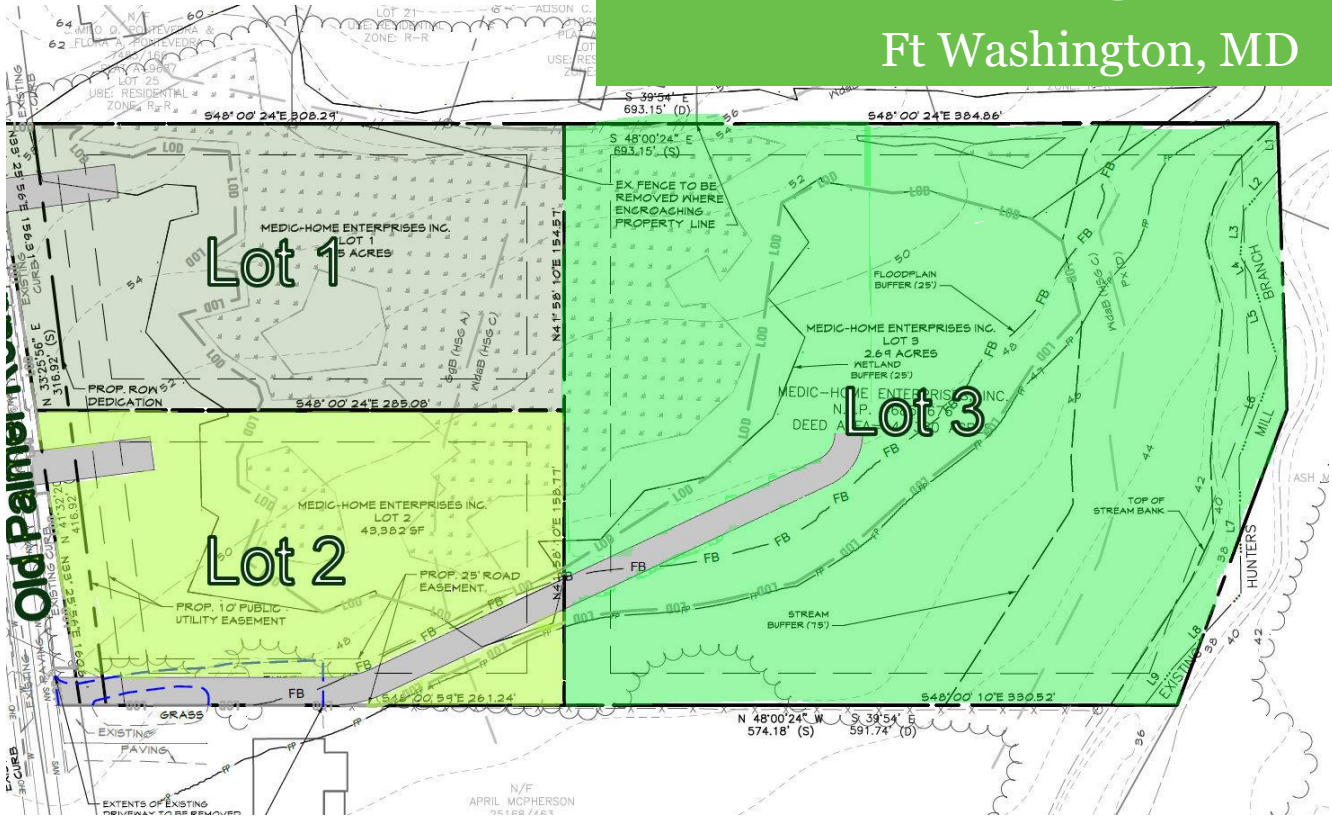

FOR SALE
3 Building Lots
Ft Washington, MD

Download plans at MarylandLand.com

9100 Block of Old Palmer Road

(nearest crossroad Beatrice Ct)

Ft Washington, Prince George's County, MD 20744

Property Features:

- Adjacent to Indian Head Hwy. Easy access to Beltway, Alexandria, DC, and National Harbor.
- Seeking builder to finish approval process -- substantially complete. Water/sewer at road.
- Engineering by Century Engineering.
 - Lot 1 | ±1.05 acres
 - Lot 2 | ±0.90 acres
 - Lot 3 | ±2.69 acres