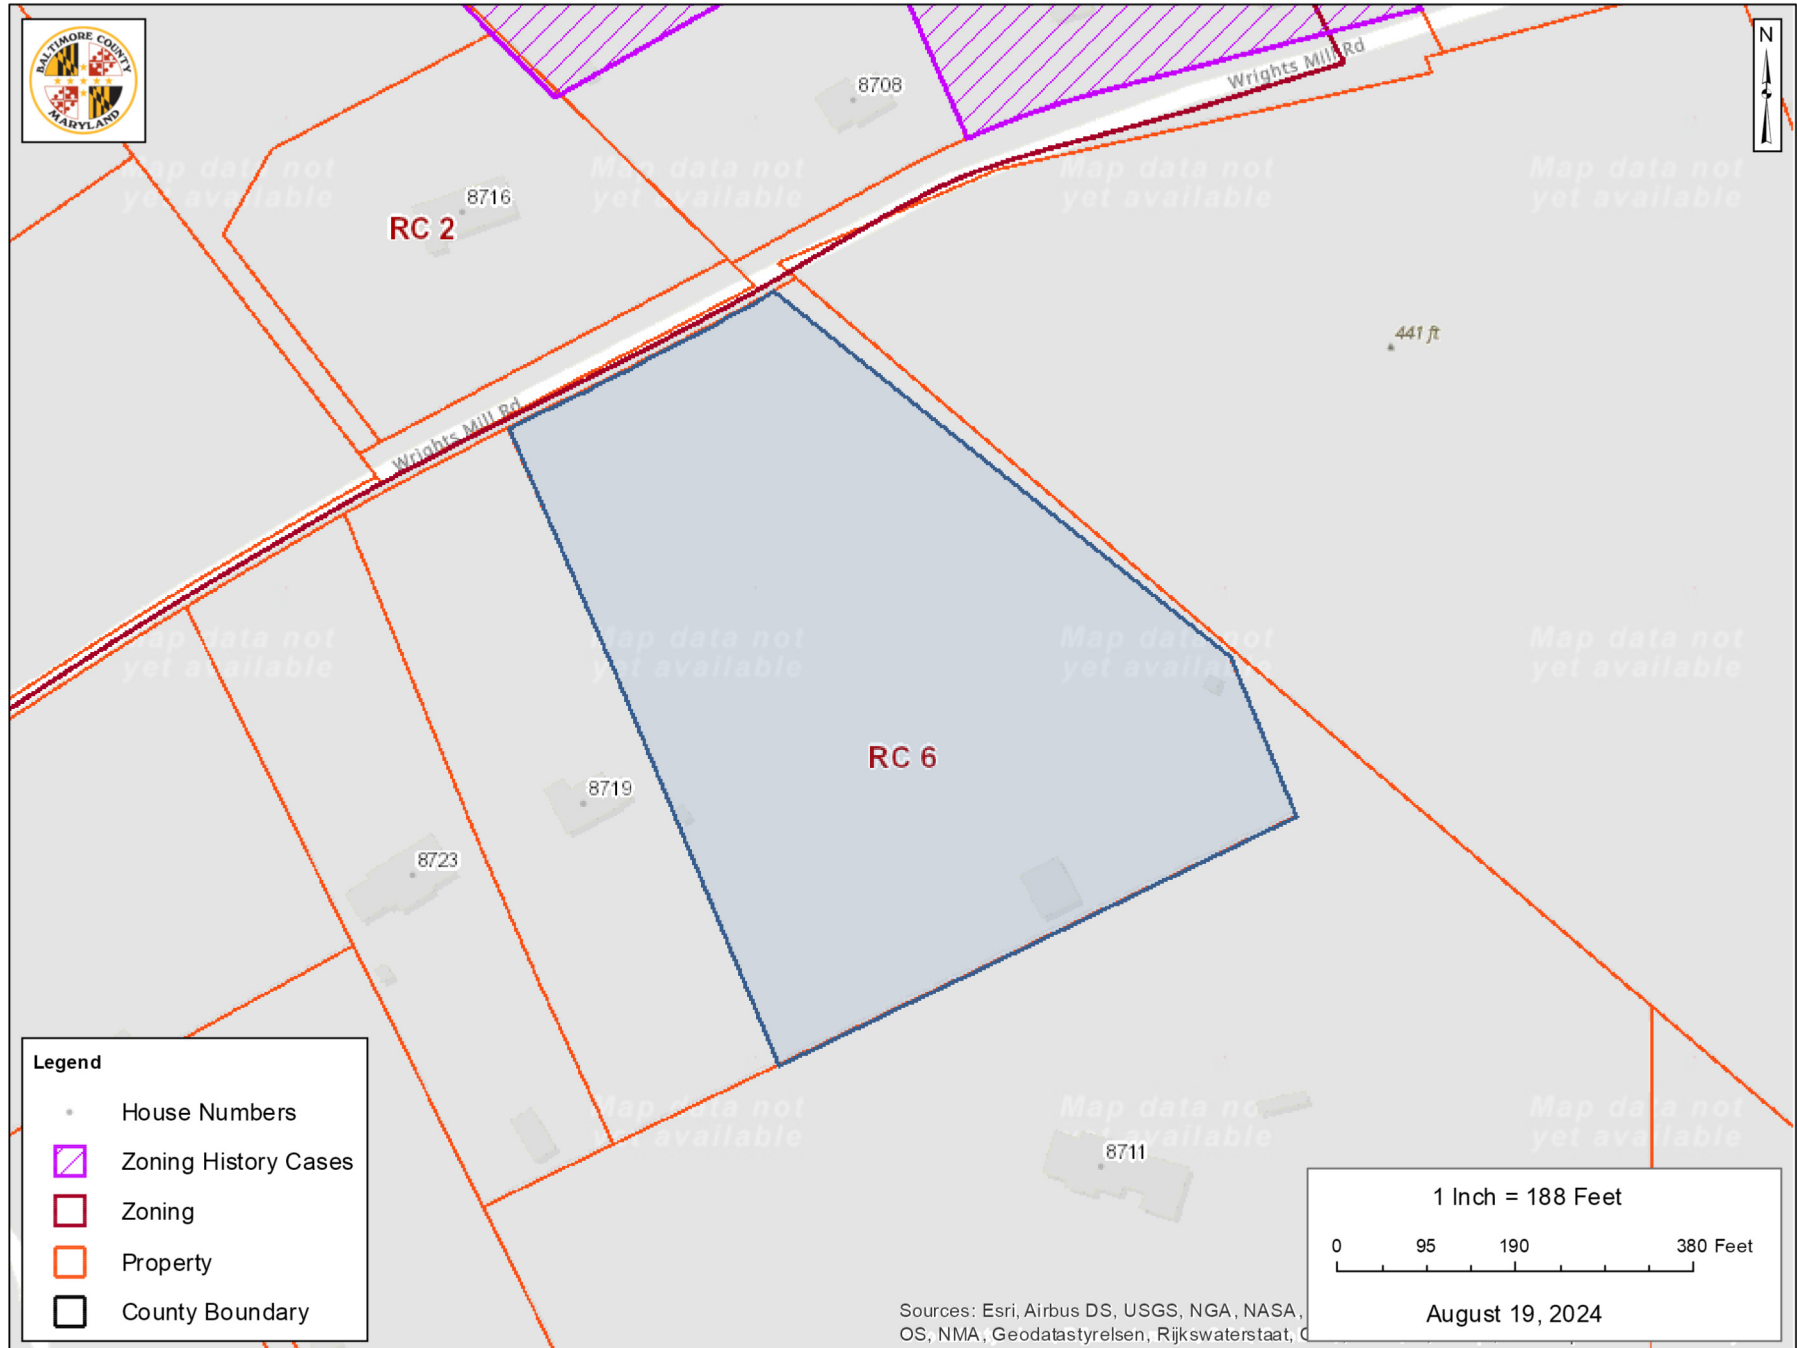

Baltimore County - My Neighborhood

Legend

- House Numbers
- ▨ Zoning History Cases
- ▭ Zoning
- ▭ Property
- ▭ County Boundary

1 Inch = 188 Feet

0 95 190 380 Feet

August 19, 2024

Sources: Esri, Airbus DS, USGS, NGA, NASA, OS, NMA, Geodatastyrelsen, Rijkswaterstaat, C