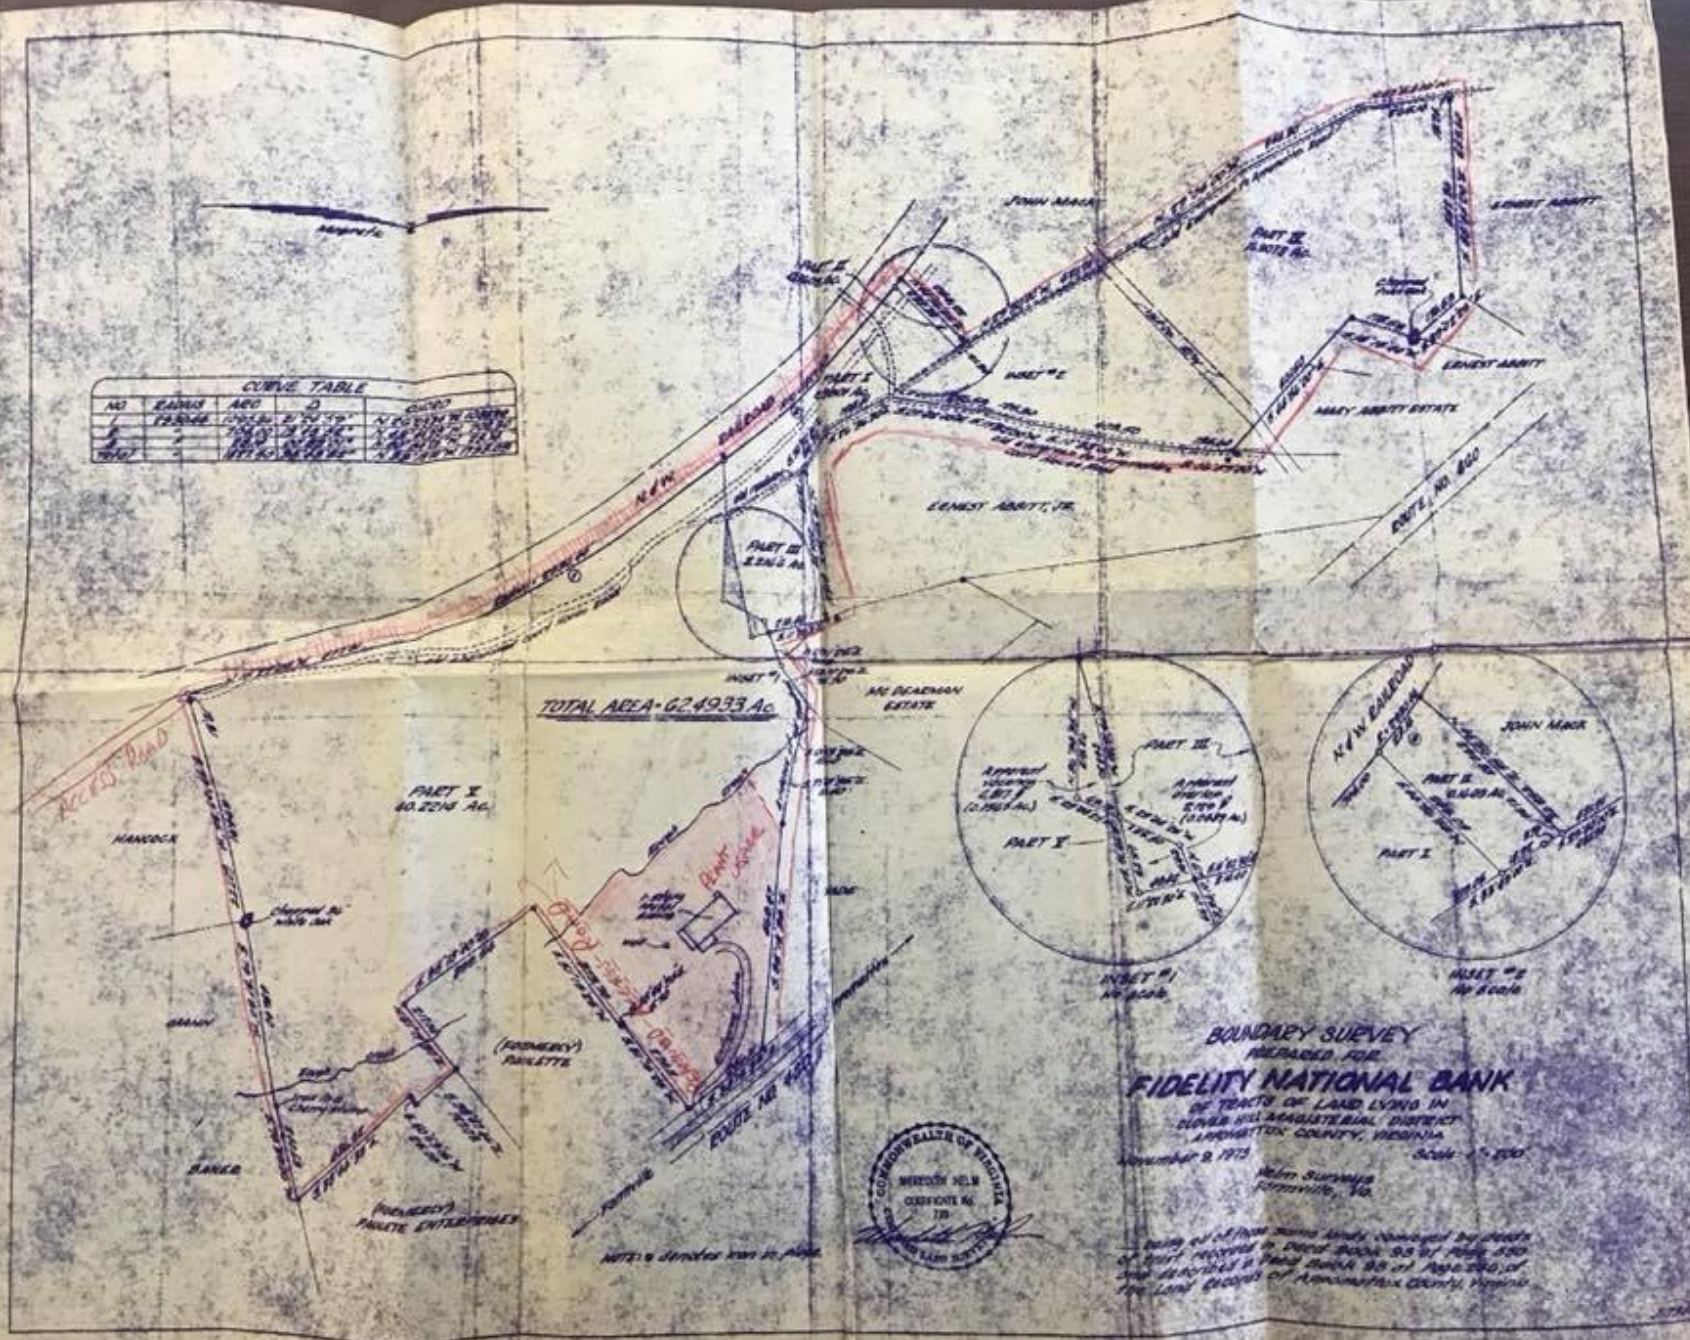

CURVE TABLE			
NO.	RADIUS	ARC	CHORD
1	100.00	10.00	19.94
2	100.00	20.00	39.89
3	100.00	30.00	59.84
4	100.00	40.00	79.79
5	100.00	50.00	99.74
6	100.00	60.00	119.69
7	100.00	70.00	139.64
8	100.00	80.00	159.59
9	100.00	90.00	179.54
10	100.00	100.00	199.49

BOUNDARY SURVEY
 PREPARED FOR
FIDELITY NATIONAL BANK
 OF TRACTS OF LAND LYING IN
 CLOVER HILL QUADRANTIAL DISTRICT
 APPOMATTOX COUNTY, VIRGINIA
 November 2, 1915
 Scale 1" = 100'

A copy of all these records is deposited by me in the office of the Clerk of the Board of Supervisors of Appomattox County, Virginia, and a copy of the same is also deposited in the office of the Clerk of the Board of Supervisors of Appomattox County, Virginia.