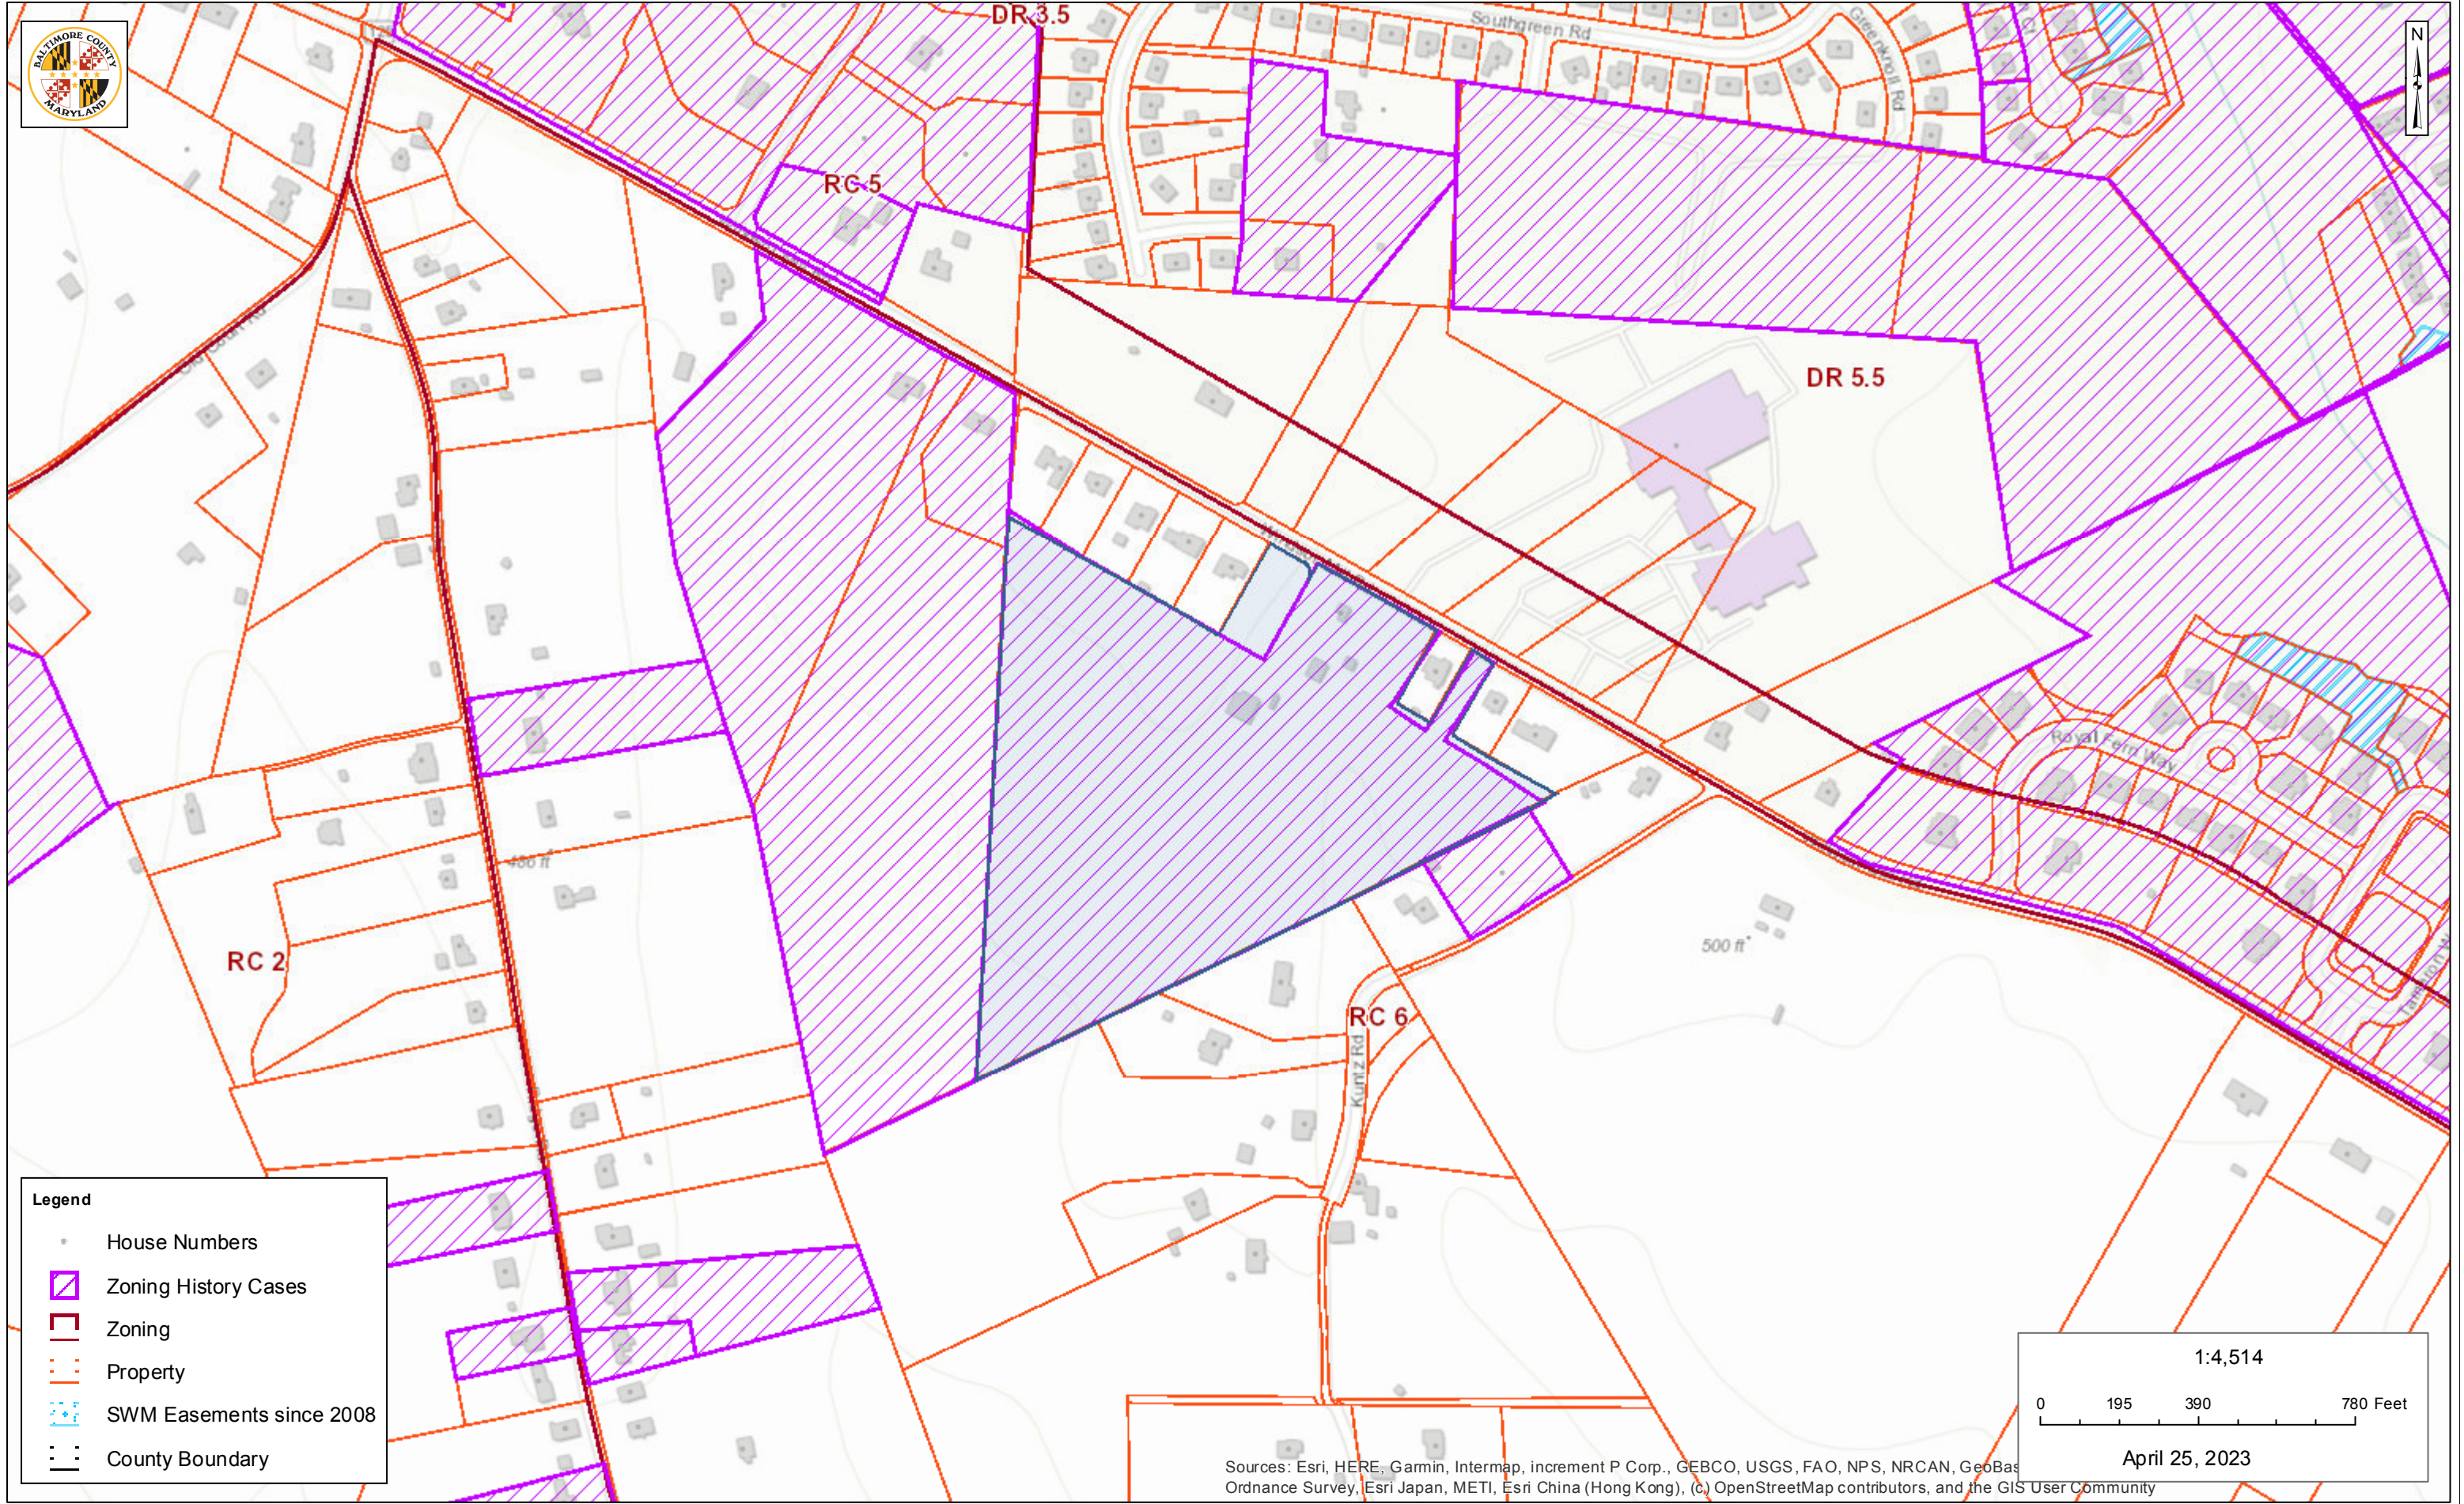

Baltimore County - My Neighborhood

Legend

- House Numbers
- ▨ Zoning History Cases
- ▭ Zoning
- - - Property
- ▨ SWM Easements since 2008
- - - County Boundary

1:4,514

0 195 390 780 Feet

April 25, 2023

Sources: Esri, HERE, Garmin, Intermap, increment P Corp., GEBCO, USGS, FAO, NPS, NRCAN, GeoBas, Ordnance Survey, Esri Japan, METI, Esri China (Hong Kong), (c) OpenStreetMap contributors, and the GIS User Community