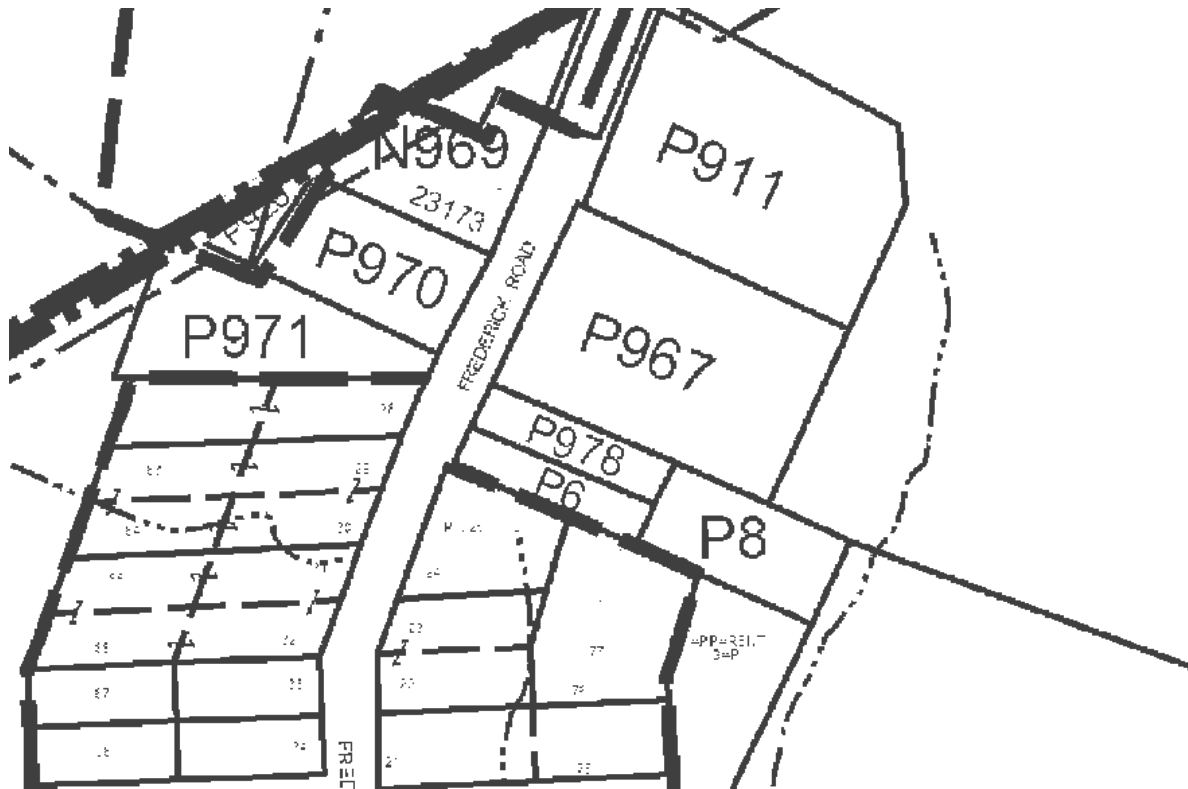

sd.dat.maryland.gov

SDAT: Real Property Search

2-3 minutes

Montgomery County

District: 02 Account Number: 02270418

MD iMAP, MDP, SDAT |

The information shown on this map has been compiled from deed descriptions and plats and is not a property survey. The map should not be used for legal descriptions. Users noting errors are urged to notify the Maryland Department of Planning Mapping, 301 W. Preston Street, Baltimore MD 21201.