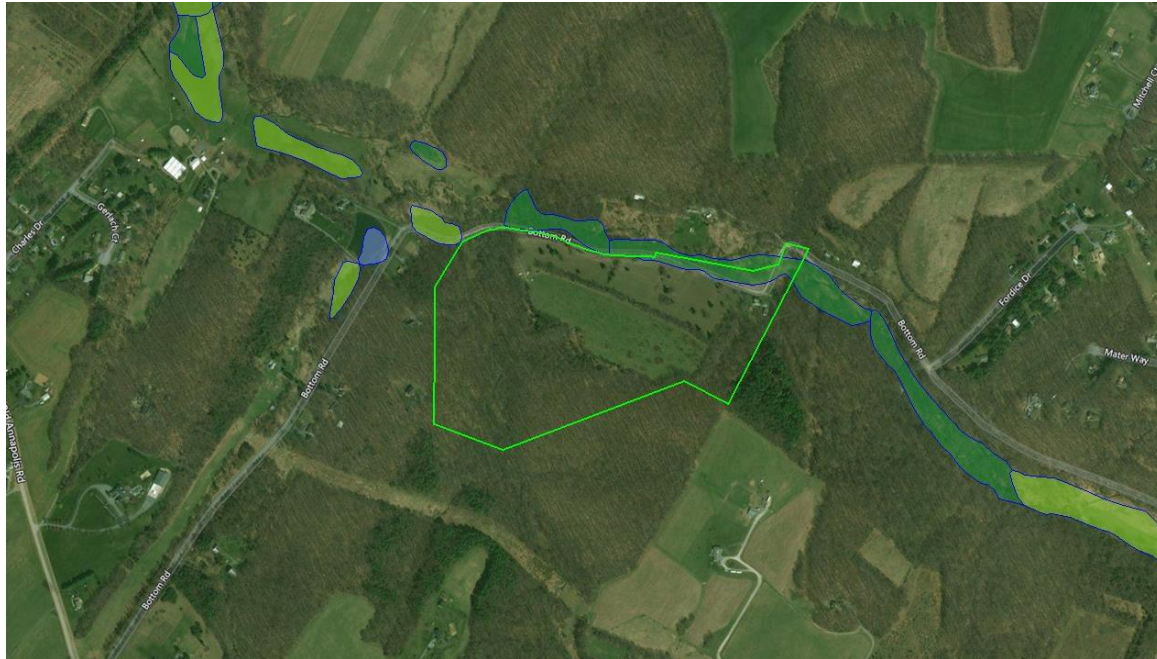

Farm for Sale

±50 Acres

13701 Bottom Road

Mount Airy, Frederick County, Maryland

Property Features:

- Well-kept farmhouse ±2000 SF.
- Two story detached garage.
- 50-acres suited for the raising of livestock or horses.
- Stream on property.
- Beautiful views.